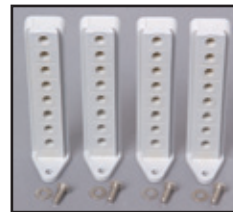

DiamondShield Panel Management System®

DiamondShield Series

Panel Kits - Accessories Only, Panels NOT Included

SIZE ID	STATIONARY PANEL ACCESSORY KIT	STATIONARY PANEL BRACKET KIT	SWING PANEL ACCESSORY KIT	SWING PANEL BRACKET KIT	CORNER POST KIT
60604	DS4PKA	DSAPBKT	N/A	N/A	DS4POST
80604	DS4PKA	DSAPBKT	DS4SPKA	DSSPBKT	DS4POST
80804	DS4PKA	DSAPBKT	DS4SPKA	DSSPBKT	DS4POST
100806	DS6PKA	DSAPBKT	DS6SPKA	DSSPBKT	DS6POST
121006	DS6PKA	DSAPBKT	DS6SPKA	DSSPBKT	DS6POST
141206	DS6PKA	DSAPBKT	DS6SPKA	DSSPBKT	DS6POST
141208	DS8PKA	DSAPBKT	DS8SPKA	DSSPBKT	DS8POST
161408	DS8PKA	DSAPBKT	DS8SPKA	DSSPBKT	DS8POST
181610	DS10PKA	DSAPBKT	DS10SPKA	DSSPBKT	DS10POST
201610	DS10PKA	DSAPBKT	DS10SPKA	DSSPBKT	DS10POST

Stationary Panel Bracket Kit

Stationary Panel Accessory Kit

Swing Panel Accessory Kit

Swing Panel Bracket Kit

Corner Post Kit

Dead Front Swing Panel & Swing Panel Accessory Kit

Panel And Accessory Combination Kits, Includes Panel

SIZE ID	DEAD FRONT SWING PANEL & ACCESS. KIT	VARIABLE HEIGHT SWING PANEL & ACCESS. KIT	VARIABLE HEIGHT STATIONARY PNL & ACCESS. KIT	VARIABLE HEIGHT BACK PNL & ACCESS. KIT
60604	N/A	N/A	DS60604PKA	DS60604BPKA
80604	DS80604SPK	DS80604SPKA	DS80604PKA	DS80604BPKA
80804	DS80804SPK	DS80804SPKA	DS80804PKA	DS80804BPKA
100806	DS100806SPK	DS100806SPKA	DS100806PKA	DS100806BPKA
121006	DS121006SPK	DS121006SPKA	DS121006PKA	DS121006BPKA
141206	DS141206SPK	DS141206SPKA	DS141206PKA	DS141206BPKA
141208	DS141208SPK	DS141208SPKA	DS141208PKA	DS141208BPKA
161408	DS161408SPK	DS161408SPKA	DS161408PKA	DS161408BPKA
181610	DS181610SPK	DS181610SPKA	DS181610PKA	DS181610BPKA
201610	DS201610SPK	DS201610SPKA	DS201610PKA	DS201610BPKA