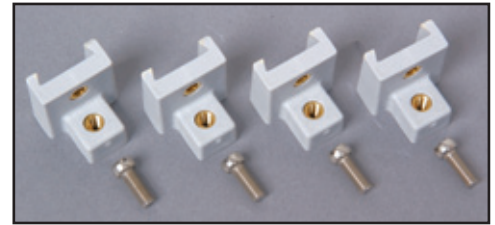

DiamondShield Panel Management System®

DiamondShield Series

Panel Kits - Accessories Only, Panels NOT Included

SIZE ID	STATIONARY PANEL ACCESSORY KIT	STATIONARY PANEL BRACKET KIT	SWING PANEL ACCESSORY KIT	SWING PANEL BRACKET KIT	CORNER POST KIT
60604	DS4PKA	DSAPBKT	N/A	N/A	DS4POST
80604	DS4PKA	DSAPBKT	DS4SPKA	DSSPBKT	DS4POST
80804	DS4PKA	DSAPBKT	DS4SPKA	DSSPBKT	DS4POST
100806	DS6PKA	DSAPBKT	DS6SPKA	DSSPBKT	DS6POST
121006	DS6PKA	DSAPBKT	DS6SPKA	DSSPBKT	DS6POST
141206	DS6PKA	DSAPBKT	DS6SPKA	DSSPBKT	DS6POST
141208	DS8PKA	DSAPBKT	DS8SPKA	DSSPBKT	DS8POST
161408	DS8PKA	DSAPBKT	DS8SPKA	DSSPBKT	DS8POST
181610	DS10PKA	DSAPBKT	DS10SPKA	DSSPBKT	DS10POST
201610	DS10PKA	DSAPBKT	DS10SPKA	DSSPBKT	DS10POST

Stationary Panel Bracket Kit

Stationary Panel Accessory Kit

Swing Panel Accessory Kit

Swing Panel Bracket Kit

Corner Post Kit

Dead Front Swing Panel & Swing Panel Accessory Kit

Panel And Accessory Combination Kits, Includes Panel

SIZE ID	DEAD FRONT SWING PANEL & ACCESS. KIT	VARIABLE HEIGHT SWING PANEL & ACCESS. KIT	VARIABLE HEIGHT STATIONARY PNL & ACCESS. KIT	VARIABLE HEIGHT BACK PNL & ACCESS. KIT
60604	N/A	N/A	DS60604PKA	DS60604BPKA
80604	DS80604SPK	DS80604SPKA	DS80604PKA	DS80604BPKA
80804	DS80804SPK	DS80804SPKA	DS80804PKA	DS80804BPKA
100806	DS100806SPK	DS100806SPKA	DS100806PKA	DS100806BPKA
121006	DS121006SPK	DS121006SPKA	DS121006PKA	DS121006BPKA
141206	DS141206SPK	DS141206SPKA	DS141206PKA	DS141206BPKA
141208	DS141208SPK	DS141208SPKA	DS141208PKA	DS141208BPKA
161408	DS161408SPK	DS161408SPKA	DS161408PKA	DS161408BPKA
181610	DS181610SPK	DS181610SPKA	DS181610PKA	DS181610BPKA
201610	DS201610SPK	DS201610SPKA	DS201610PKA	DS201610BPKA